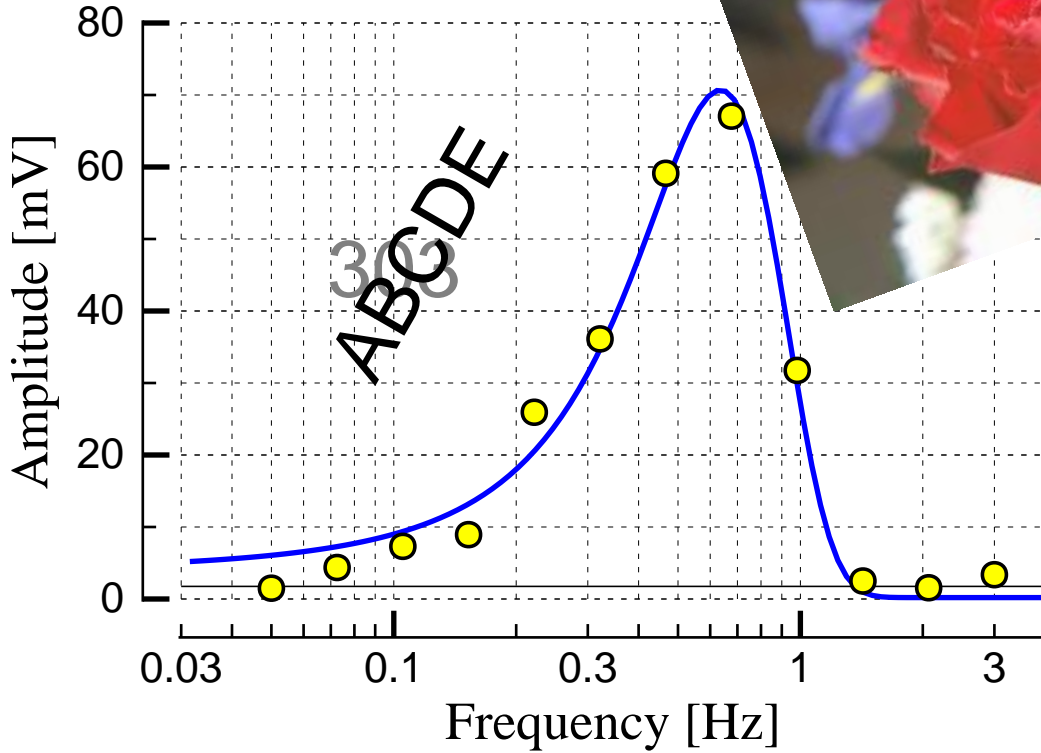

Test of ClibPDF library for C (Document #1)

A line of UtopiaMedium font at 14 point using the default domain defined in the inch based coordinate system.

Test of Courier font here.

GoTo p.3 (really 2)
PDF Spec @ Adobe
Manual page 48